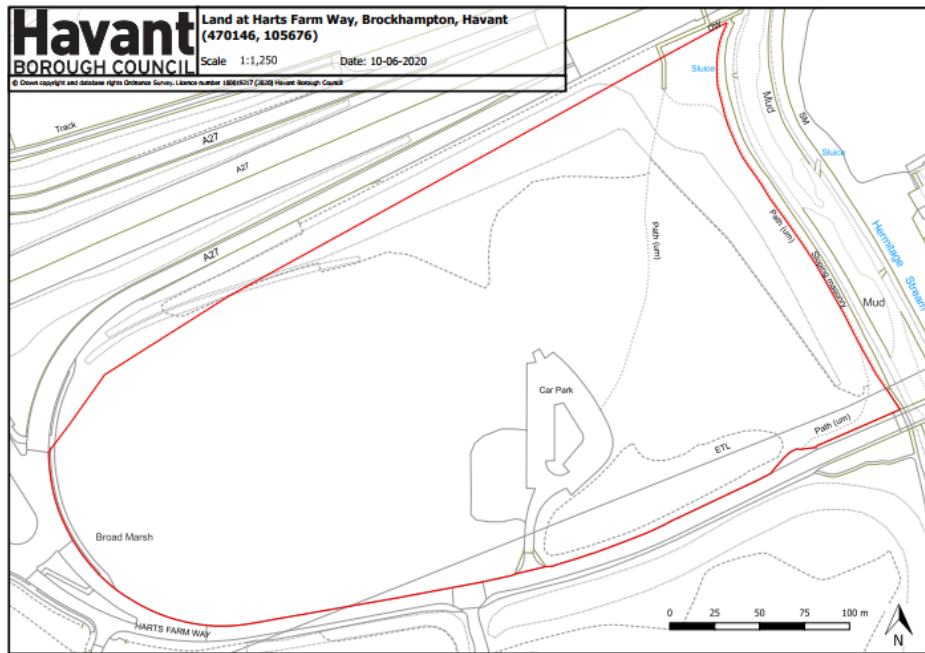

Appendix 1 – Site location and Red Line Plan

Site Details

Address – Brockhampton West
Harts Farm Way
Havant

Co-ordinates - 470114,105670

Site Plan -

Location Plan -