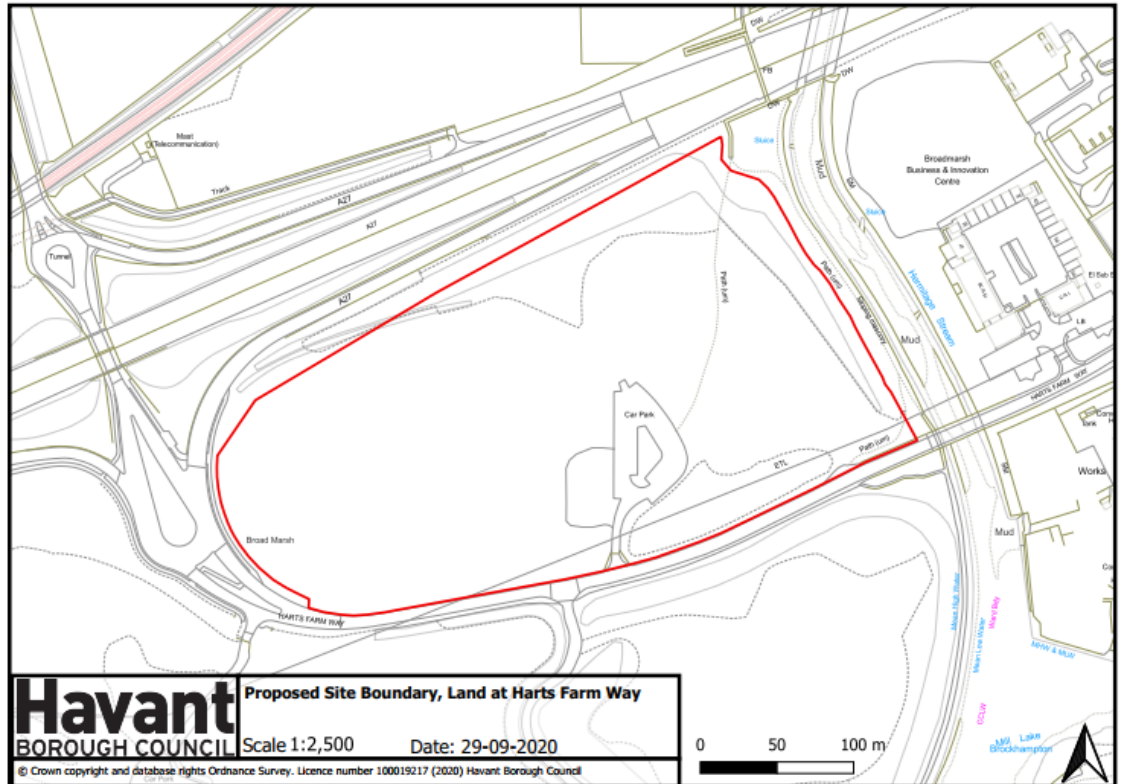

Appendix 1 – Site location and Red Line Plan

Site Details

Address – Brockhampton West

Harts Farm Way

Havant

Co-ordinates - 470114,105670

Site Plan -

Location Plan -